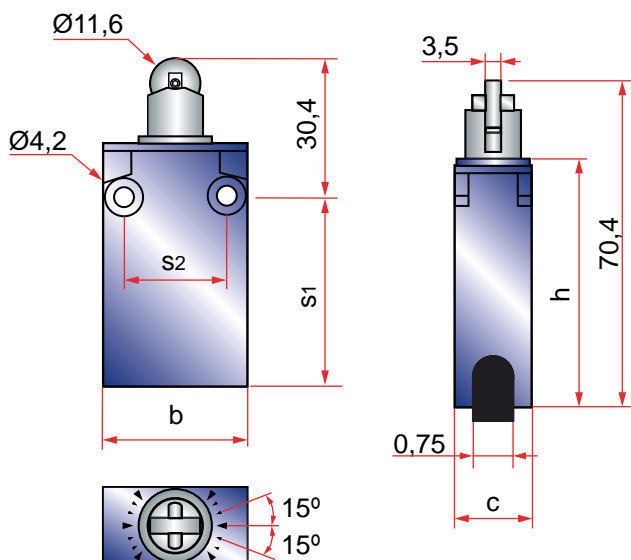

# BR21

Micro  
Microcontactor  
Wyłącznik krańcowy Telemecanique  
Micro  
Micro-compteur

Operating temperature:  $-25^{\circ}$  to  $70^{\circ}$  C. Operates in all positions. Maximum power: 6A.

b	c	h	s <sub>1</sub>	s <sub>2</sub>	REF.
30	16	50	40	20 ± 0,1	BR21

### Wiring Diagram

(BK) Black  
(BKWH) Black White  
(BU) Blue  
(BN) Brown  
(GNYE) Green Yellow

2-pole NC + NO Snap Action