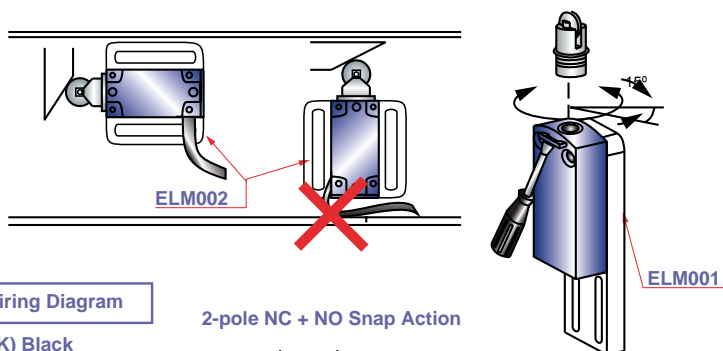

# BR21

Micro  
Microcontactor  
Wyłącznik krańcowy Telemecanique  
Micro  
Micro-compteur

Operating temperature:  $-25^{\circ}$  to  $70^{\circ}$  C. Operates in all positions. Maximum power: 6A.

b	c	h	s <sub>1</sub>	s <sub>2</sub>	REF.
30	16	50	40	20 ± 0,1	BR21

### Wiring Diagram

(BK) Black  
(BKWH) Black White  
(BU) Blue  
(BN) Brown  
(GNYE) Green Yellow

2-pole NC + NO Snap Action