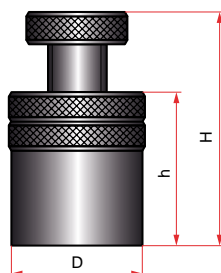

# BR6400

Adjustable vertical jacks  
 Calzos de roscas (rosca métrica)  
 Podpora śrubowa  
 Calços ajustáveis  
 Verin de calage et d'alignement

h	H	D	M	REF.
22	30	16	10	BR6400-16
30	45	28	16	BR6400-28
45	65	40	20	BR6400-40
65	95	45	24	BR6400-45
90	140	60	30	BR6400-60
125	190	80	45	BR6400-80

# BR9001

Suplements  
 Casquillo  
 Tuleja  
 Casquilho  
 Bague support

h	D	REF.
15	28	BR9001-1
30		BR9001-2
60		BR9001-3
20	40	BR9002-1
40		BR9002-2
80		BR9002-3
30	45	BR9003-1
60		BR9003-2
100		BR9003-3
50	60	BR9004-1
100		BR9004-2
65	80	BR9005-1
130		BR9005-2